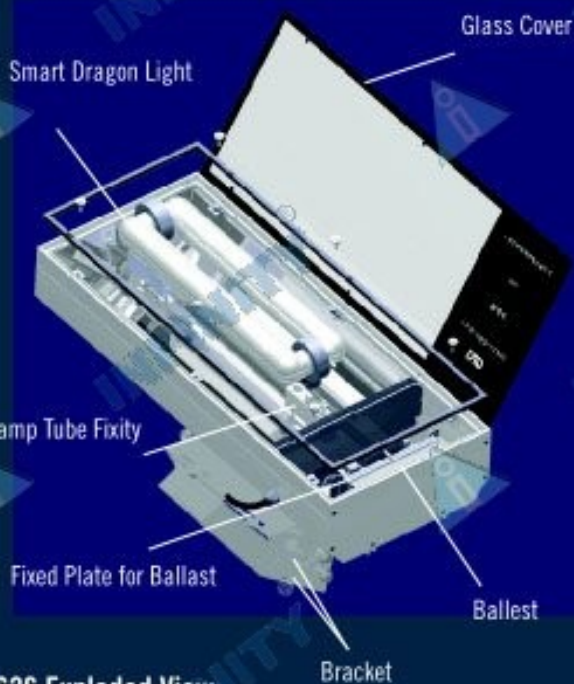

Tunnel Luminaire

INFINITY®

0626 INFINITY-SDD-LL850

INFINITY Smart Dragon Lamp

INFINITY

0626 Exploded View

## Features

LVD-SDD-LL650 adopts 80W~150W Smart dragon, LVD-SDD-LL850 adopts 200W~300W Smart dragon.

INFINITY SDD-LL650 80W~150W INFINITY SDD-LL850 200W~300W INFINITY

Specially designed pure aluminum lens reflector for improved light efficiency

IP65 rating makes this fixture dust and water tight, suitable for use in tunnels, roadways and underground passageways

Composed of extruded die-cast powder coated aluminum, which is attractive and easy to install