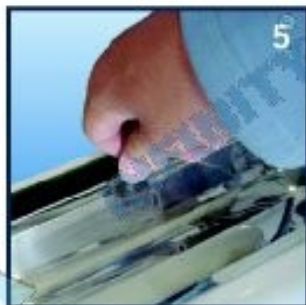

## Dimensions

1  
Unloosen the four M8 bolt at the back of the tunnel light and take out the  $\Phi 8$  elastic washer and  $\Phi 8$  gasket.

2  
Screwing the M8 nut after putting all the elastic washers and gaskets back.

3  
Fasten the other brackets by screwing the bolt.

4  
Connect all the brackets with 4 M8 bolts (do not fasten it), screwing tightly after adjusting the angle of the fixture ( $\Phi 8$  elastic washers should be put in).