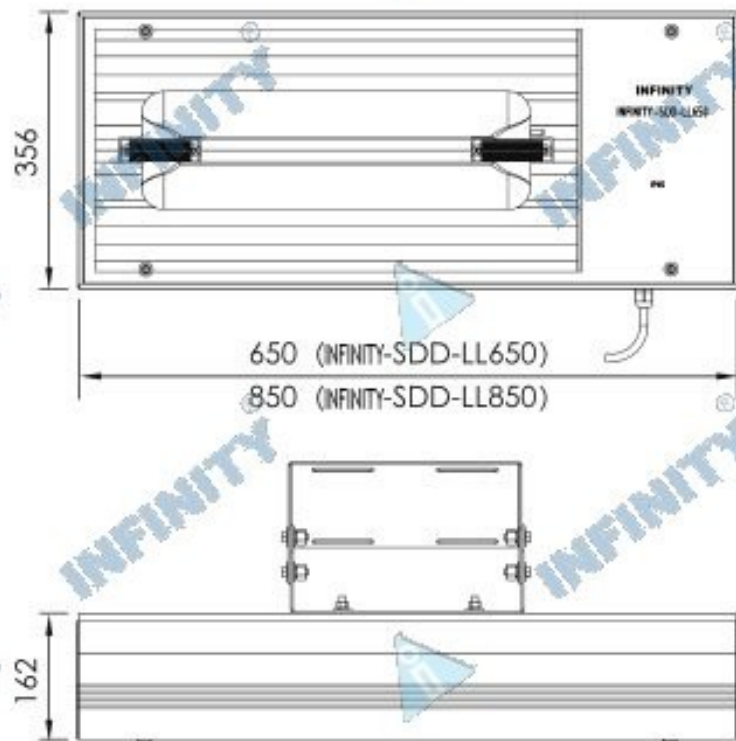

## Dimensions

1  
Unloosen the four M8 bolt at the back of the tunnel light and take out the  $\Phi 8$  elastic washer and  $\Phi 8$  gasket.

2  
Screwing the M8 nut after putting all the elastic washers and gaskets back.