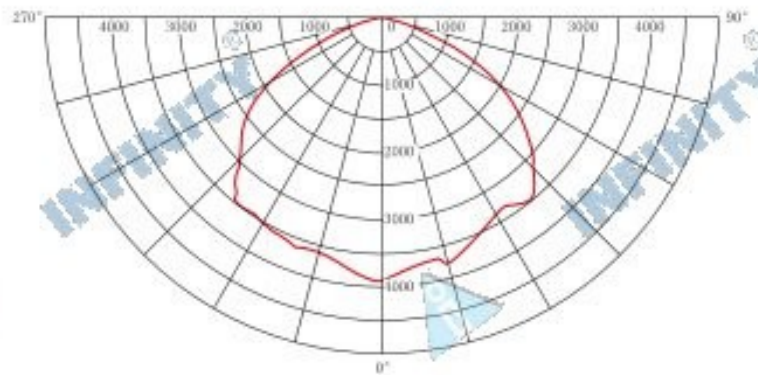

Photometrics

300W Smart Dragon Lamp