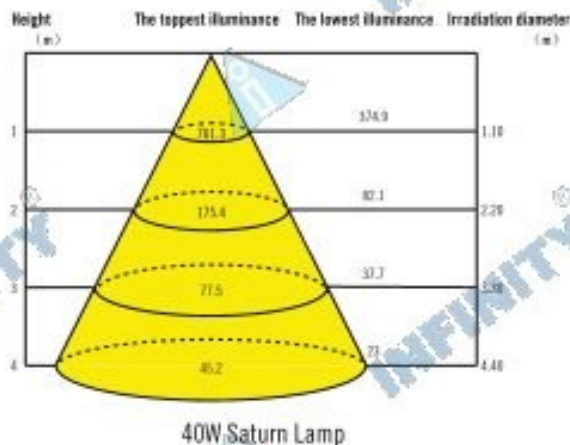

0362 Series

INFINITY Induction Lamps

Photometrics

Sunflower DownLight View

Beam Spread

Application

Model A

0362 Model A/80W Saturn ONLY
0362 A/80W±