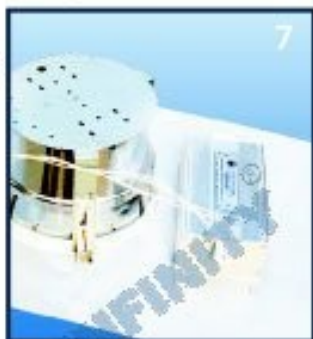

Office & Commercial Luminaire

INFINITY[®]

0362 Sunflower Downlight

INFINITY Saturn Lamp

INFINITY

0362 Exploded View

Features

Pure-aluminium reflector and baffle with vacuum plated surface. The white steel trim provides a clean modern look.

Lamp and Fixture Installation

Take out the baffle

Insert the fixture with lamp in the ceiling panel

Picture of inserted fixture

Install the fixture support clips

Adjust the clips to tightly secure the fixture and fasten with butterfly nut

Connect the lamp wires to the ballast

Completed ballast connection

Install the fixture and tile into dropped ceiling

INFINITY[®]

Ordering Information

Choose the options below the criteria that best suit your needs and write them above the corresponding criteria.