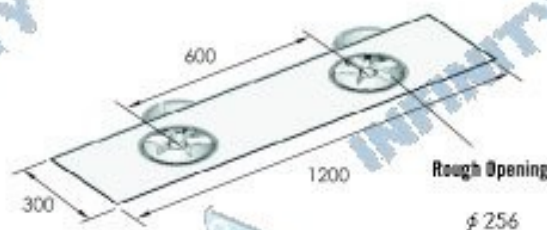

Optional Rectangular Ceiling Panel
(available for purchase)