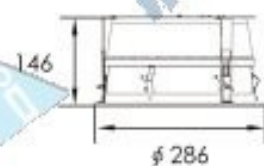

Model B型

0362 Model B/40W Saturn ONLY
0362 B/40W±