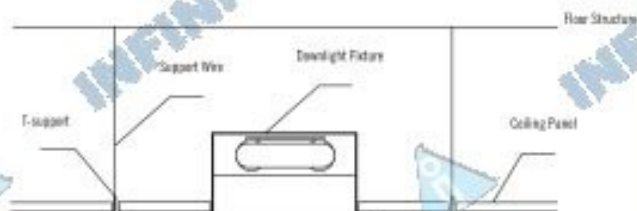

Model B型

0362 Model B/40W Saturn ONLY
0362 B/40W±

Optional Square Ceiling Panel
(available for purchase)

Optional Square Ceiling Panel
(available for purchase)

Section Description

Optional Rectangular Ceiling Panel
(available for purchase)