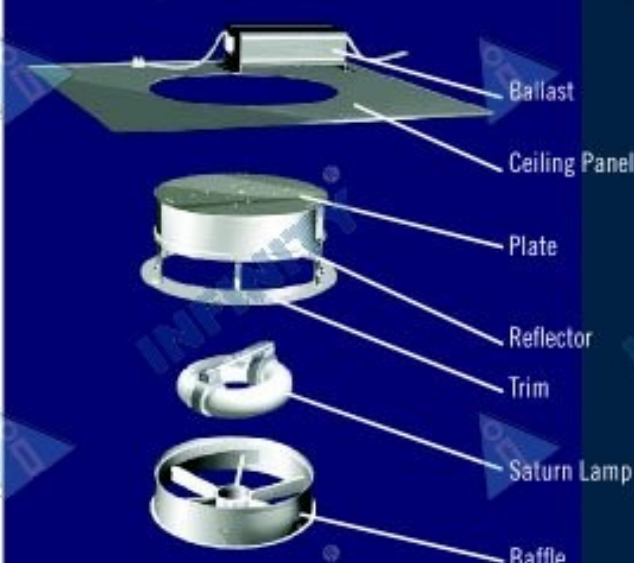

Office & Commercial Luminaire

INFINITY[®]

0362 Sunflower Downlight

INFINITY Saturn Lamp

INFINITY

0362 Exploded View

Features

Pure-aluminium reflector and baffle with vacuum plated surface. The white steel trim provides a clean modern look.

Two types (A,B) are available for square and rectangular ceiling panel. (B type only for use in rectangular ceiling panel)

This general purpose downlight is suitable for many kinds of applications from malls and supermarkets to hotels and offices; anywhere you need general indoor lighting.

Lamp and Fixture Installation

Take out the baffle

Insert the fixture with lamp in the ceiling panel

Picture of inserted fixture

Install the fixture support clips

Adjust the clips to tightly secure the fixture and fasten with butterfly nut

Connect the lamp wires to the ballast

Completed ballast connection

Install the fixture and tile into dropped ceiling

INFINITY[®]

Ordering Information

Choose the options below the criteria that best suit your needs and write them above the corresponding criteria.