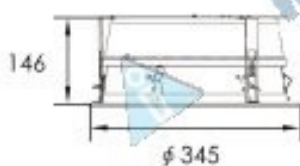

0362 Series

INFINITY Induction Lamps

Photometrics

Sunflower DownLight View

Beam Spread

Application

Model A

0362 Model A/80W Saturn ONLY
0362 A/80W±