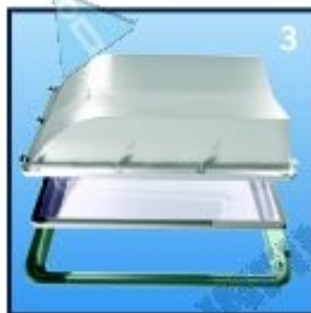

Road Lighting Fixture

INFINITY[®]

0612 Times Road Light

Smart Energy Lamp

Features

The lamp shade adopts Pyrex with good light penetration and less penetration loss.

Designed by the foreign expert, the reflector is extruded from pure aluminium board, the surface of vacuum plated metal results in more reflected efficiency and more rational distributive curve.

The lamp fixture, lamp cover and the gear box are aluminium die-casting with power coating, which is anti-corrosive and of great performance.

The structure is connected by the reflector and the lamp glass cover, which increases the dustproof performance. It can keep the dust and the insect out of the lamp shade, with its reasonable structure and reliable seal, the IP reaches 65 or above.

0612 Exploded View

0612 Series

INFINITY Induction Lamps

Photometrics

Beam Spread

200W Smart Dragon Lamp

Dimensions

Right View

Lamp and Fixture Installation

1
Demount the screw of the shell and open the clasp.

2
The light cover can be pulled out with the fall of the little axis after turning the light cover up to 90 degree.

3
Unscrew the glass cover and the board of the reflector, take the reflector out.