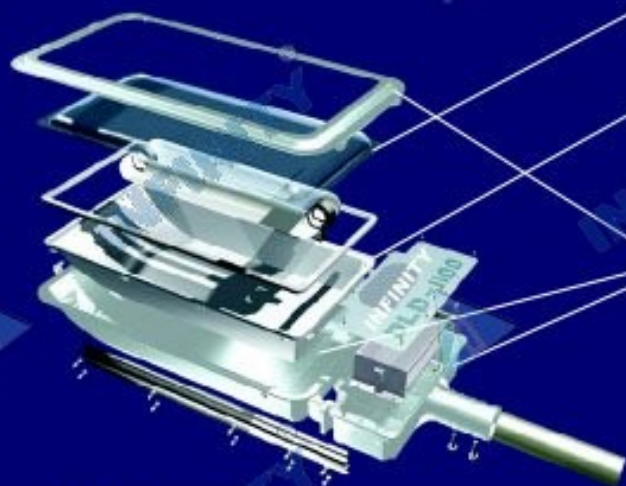

Road Lighting Fixture

INFINITY[®]

0612 Times Road Light

Smart Energy Lamp

Features

The lamp shade adopts Pyrex with good light penetration and less penetration loss.

Designed by the foreign expert, the reflector is extruded from pure aluminium board, the surface of vacuum plated metal results in more reflected efficiency and more rational distributive curve.

The lamp fixture, lamp cover and the gear box are aluminium die-casting with power coating, which is anti-corrosive and of great performance.

The structure is connected by the reflector and the lamp glass cover, which increases the dustproof performance. It can keep the dust and the insect out of the lamp shade, with its reasonable structure and reliable seal, the IP reaches 65 or above.

Lamp and Fixture Installation

1
Demount the screw of the shell and open the clasp.

2
The light cover can be pulled out with the fall of the little axis after turning the light cover up to 90 degree.

3
Unscrew the glass cover and the board of the reflector, take the reflector out.

4
Install the light source.

5
Put the light cover back to its original place, buckle the light cover and the shell, screw the bolt.

6
Open the cover of the gear box.

7
Feed the wire and insert the lamp pole through the opening and install the lamp shade.