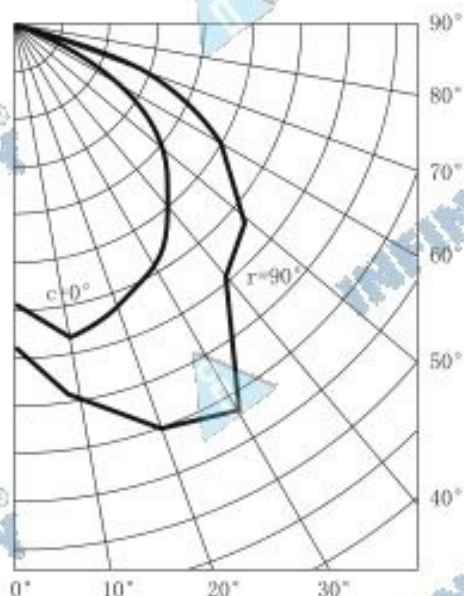

0612 Exploded View

0612 Series

INFINITY Induction Lamps

Photometrics

Beam Spread

200W Smart Dragon Lamp

Dimensions

Right View