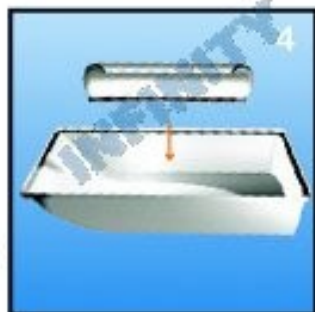

Lamp and Fixture Installation

1
Demount the screw of the shell and open the clasp.

2
The light cover can be pulled out with the fall of the little axis after turning the light cover up to 90 degree.

3
Unscrew the glass cover and the board of the reflector, take the reflector out.

4
Install the light source.

5
Put the light cover back to its original place, buckle the light cover and the shell, screw the bolt.

6
Open the cover of the gear box.

7
Feed the wire and insert the lamp pole through the opening and install the lamp shade.