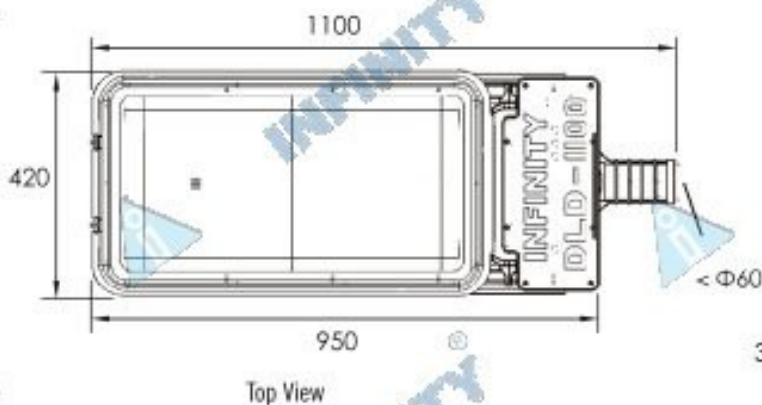

0612 Exploded View

0612 Series

INFINITY Induction Lamps

Photometrics

Beam Spread

200W Smart Dragon Lamp

Dimensions

Right View

Lamp and Fixture Installation

1
Demount the screw of the shell and open the clasp.

2
The light cover can be pulled out with the fall of the little axis after turning the light cover up to 90 degree.

3
Unscrew the glass cover and the board of the reflector, take the reflector out.